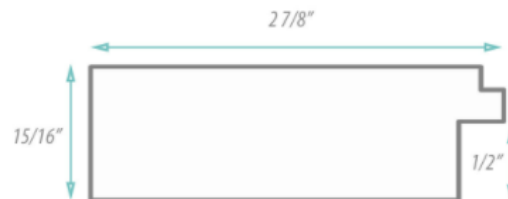

SPECIFICATION SHEET

FRAMED MIRROR

MODEL#: FM 80743-15X30

FRAMED MIRRORS COLLECTION

FEATURES:

- ONE 15X30" HIGH RESOLUTION SILVER PLATE GLASS MIRROR SIZE W/ DECORATIVE FRAME.
- "WALL HUGGER" HANGER FOR MOUNTING INCLUDED.
- STANDARD MOUNTING STYLE IS VERTICAL. FOR HORIZONTAL, PLEASE SPECIFY WHEN ORDERING.
- PACKED IN FOUR WALL (FOLDED DOUBLE WALL) CORRUGATION.
- STYLE: MODERN
- COLOR: WHITE
- FINISH: MATTE

MIRROR FINISHES:

- FLAT POLISHED EDGE
- BEVELED EDGE

OVERALL SIZE DIMENSION: 19 1/2" WIDE X 34 1/2" HIGH X 1" DEEP